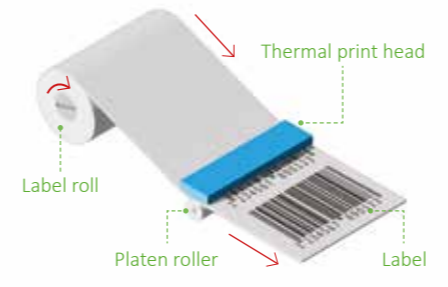

- Variable label size & design up to point of printing & application according to SKU.
- Suitable for various applications & industries.

Efficiency

- Retains scanning & traceability capabilities while using fewer materials.
- Increases operator uptime thanks to more labels per roll and reduced roll changes.
- Streamlines management of backing liner, including peeling, collecting, storing and disposal to landfill.

Health & safety

- Reduces workplace slip & trip hazards by removing discarded liner waste.

Sustainability

- Supports waste reduction efforts & compliance with government directives.

The total waste from a single roll of standard label

Label Printing Methods

Direct Thermal

- Heat sensitive label
- Blackened by thermal print head
- Lower cost

Thermal Transfer

- Standard or coated label
- Physical transfer of wax 'ink' from ribbon to label under thermal print head
- More durable