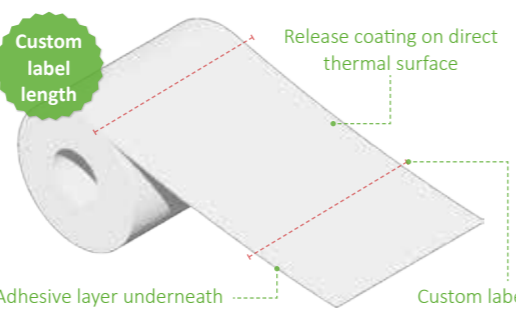

Zebra Mobile Printers

ZQ630

Direct thermal printing

- Max print speed 115mm per second
- Resolution of 203dpi
- Connect via Wi-fi, BT, ethernet, USB, serial
- 2 year warranty

ZQ630D

Direct thermal printing

Linerless label

Standard label

USES 40% LESS PAPER

Cost & SKU reduction

- Variable label size removes need to stock multiple sizes, saving space, freeing up cashflow, and simplifying SKU management.

Flexibility

- Variable label size & design up to point of printing & application according to SKU.
- Suitable for various applications & industries.

Efficiency

- Retains scanning & traceability capabilities while using fewer materials.
- Increases operator uptime thanks to more labels per roll and reduced roll changes.
- Streamlines management of backing liner, including peeling, collecting, storing and disposal to landfill.

Label Printing Methods

Direct Thermal

- Heat sensitive label
- Blackened by thermal print head
- Lower cost

Thermal Transfer

- Standard or coated label
- Physical transfer of wax 'ink' from ribbon to label under thermal print head
- More durable