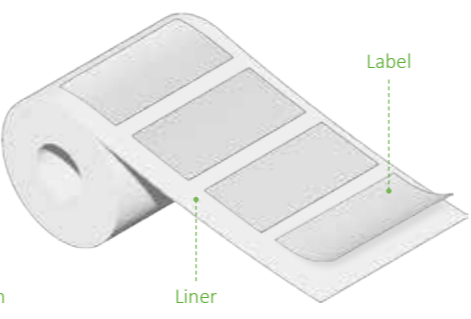

Linerless label

Standard label

USES 40% LESS PAPER

Cost & SKU reduction

- Variable label size removes need to stock multiple sizes, saving space, freeing up cashflow, and simplifying SKU management.

Flexibility

- Variable label size & design up to point of printing & application according to SKU.
- Suitable for various applications & industries.

Efficiency

- Retains scanning & traceability capabilities while using fewer materials.
- Increases operator uptime thanks to more labels per roll and reduced roll changes.
- Streamlines management of backing liner, including peeling, collecting, storing and disposal to landfill.