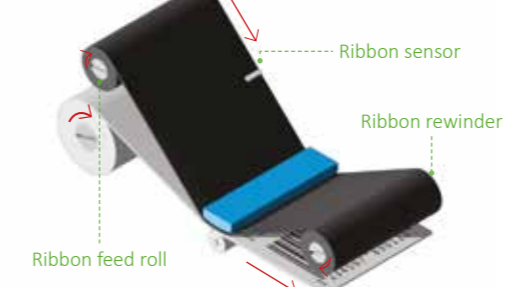

- Variable label size & design up to point of printing & application according to SKU.
- Suitable for various applications & industries.

Efficiency

- Retains scanning & traceability capabilities while using fewer materials.
- Increases operator uptime thanks to more labels per roll and reduced roll changes.
- Streamlines management of backing liner, including peeling, collecting, storing and disposal to landfill.

Label Printing Methods

Direct Thermal

- Heat sensitive label
- Blackened by thermal print head
- Lower cost

Thermal Transfer

- Standard or coated label
- Physical transfer of wax 'ink' from ribbon to label under thermal print head
- More durable